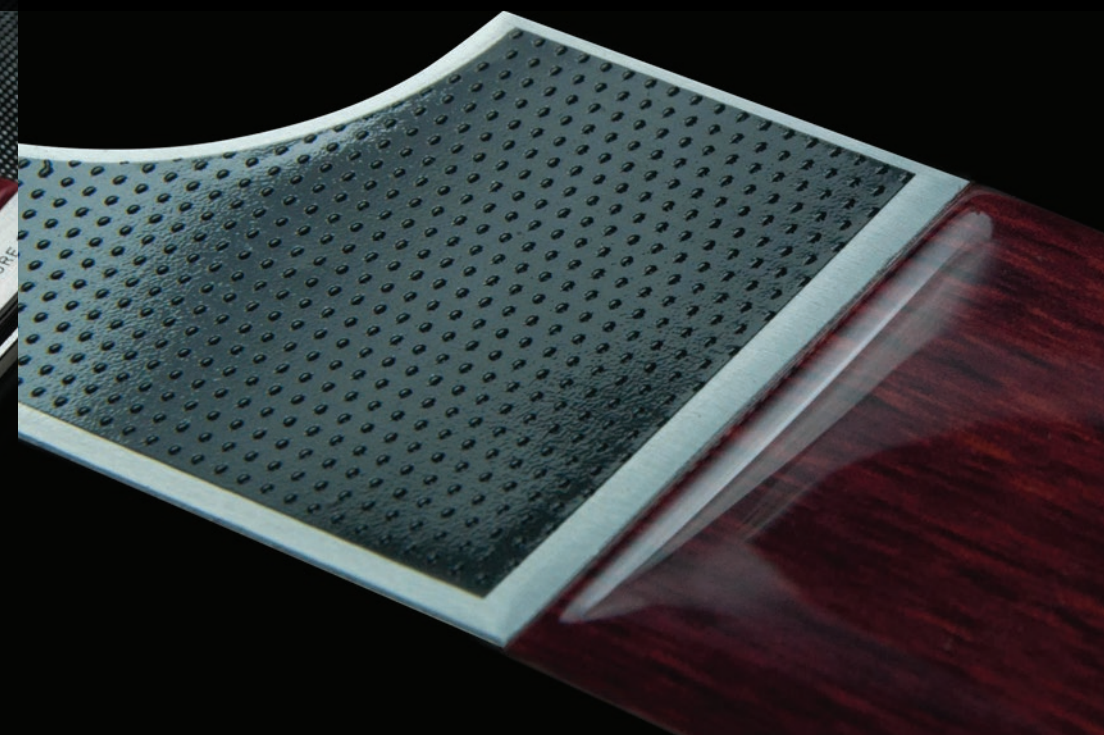

# SUBTLE ACCENTS TO HIGHLIGHT A SIGNATURE SERIES

**CLIENT:** EVERGLADES

**INDUSTRY:** MARINE

**PROCESS:** TEXTURED PATTERN - DOMING

**SOLUTION:** DASH PANEL

## CHALLENGE

Everglades is a high-end fishing boat manufacturer. Knowing that, the main challenge was to develop a graphic concept that would highlight the boat while being in line with the brand and respecting the image that Everglades has spent years building.

## SOLUTION

To go along with Everglades' style and lines, we decided to work on smaller and more subtle appliqués. The dash panel itself matches the steering wheel's wood grain and uses classic colors and a subtle texture. To create a theme, we added three more appliqués that not only matched the dash panel, but also were in line with the interior concept and overall colors. The result speaks for itself: a luxurious look that adds just enough sparks.