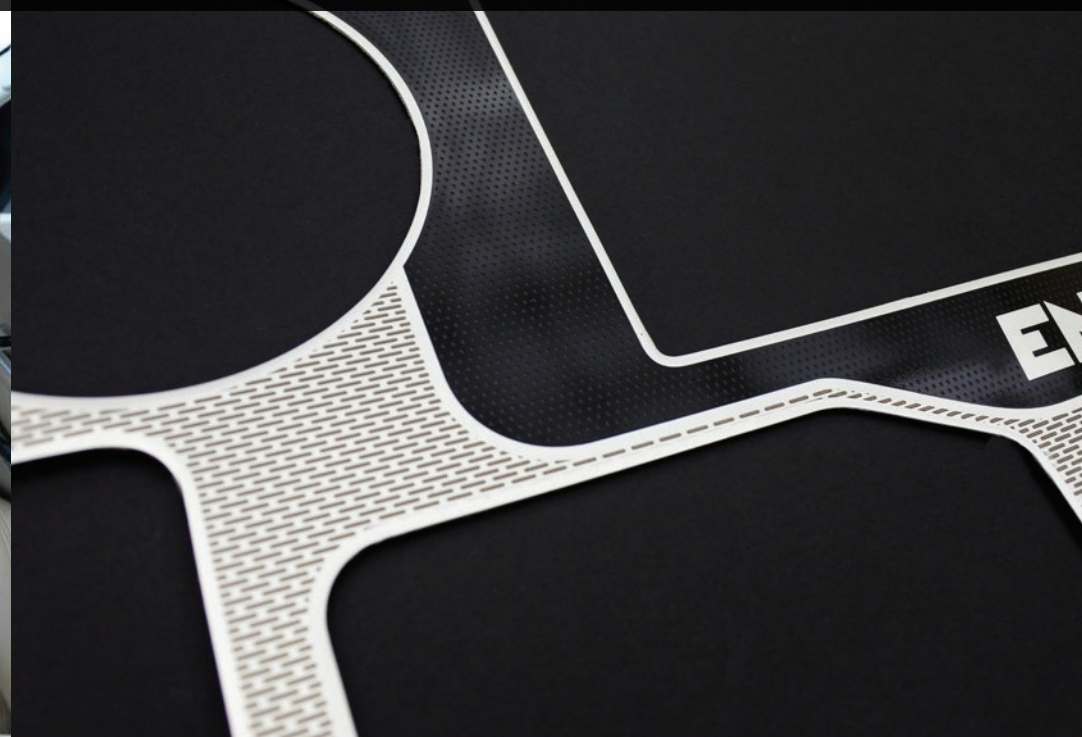

DASH AND COCKPIT ACCENTS TO COMPLIMENT A CONSOLE

CLIENT: JAYCO

INDUSTRY: RV

PROCESS: TEXTURED PATTERN

SOLUTION: THEME

OBJECTIVE

Upgrade the look of the console and the cockpit area.

CHALLENGE

Develop a cost-effective way to add color, branding and texture to a console and to other areas in the cockpit. In addition, each part needed to look as if it was part of the original construction and not an "add-on".

SOLUTION

BCH developed textured aluminum accents to give a rich and distinctive look the dash and the cockpit. To keep costs down and make sure the parts would look as if they were part of the original console and cockpit, thin aluminum was used. Our design was not only inexpensive, it created seamless borders. By using our ability to develop custom solutions, our team was able to develop decorative accents that upgraded the look of the cockpit area while perfectly blending in with the rest of the RV.