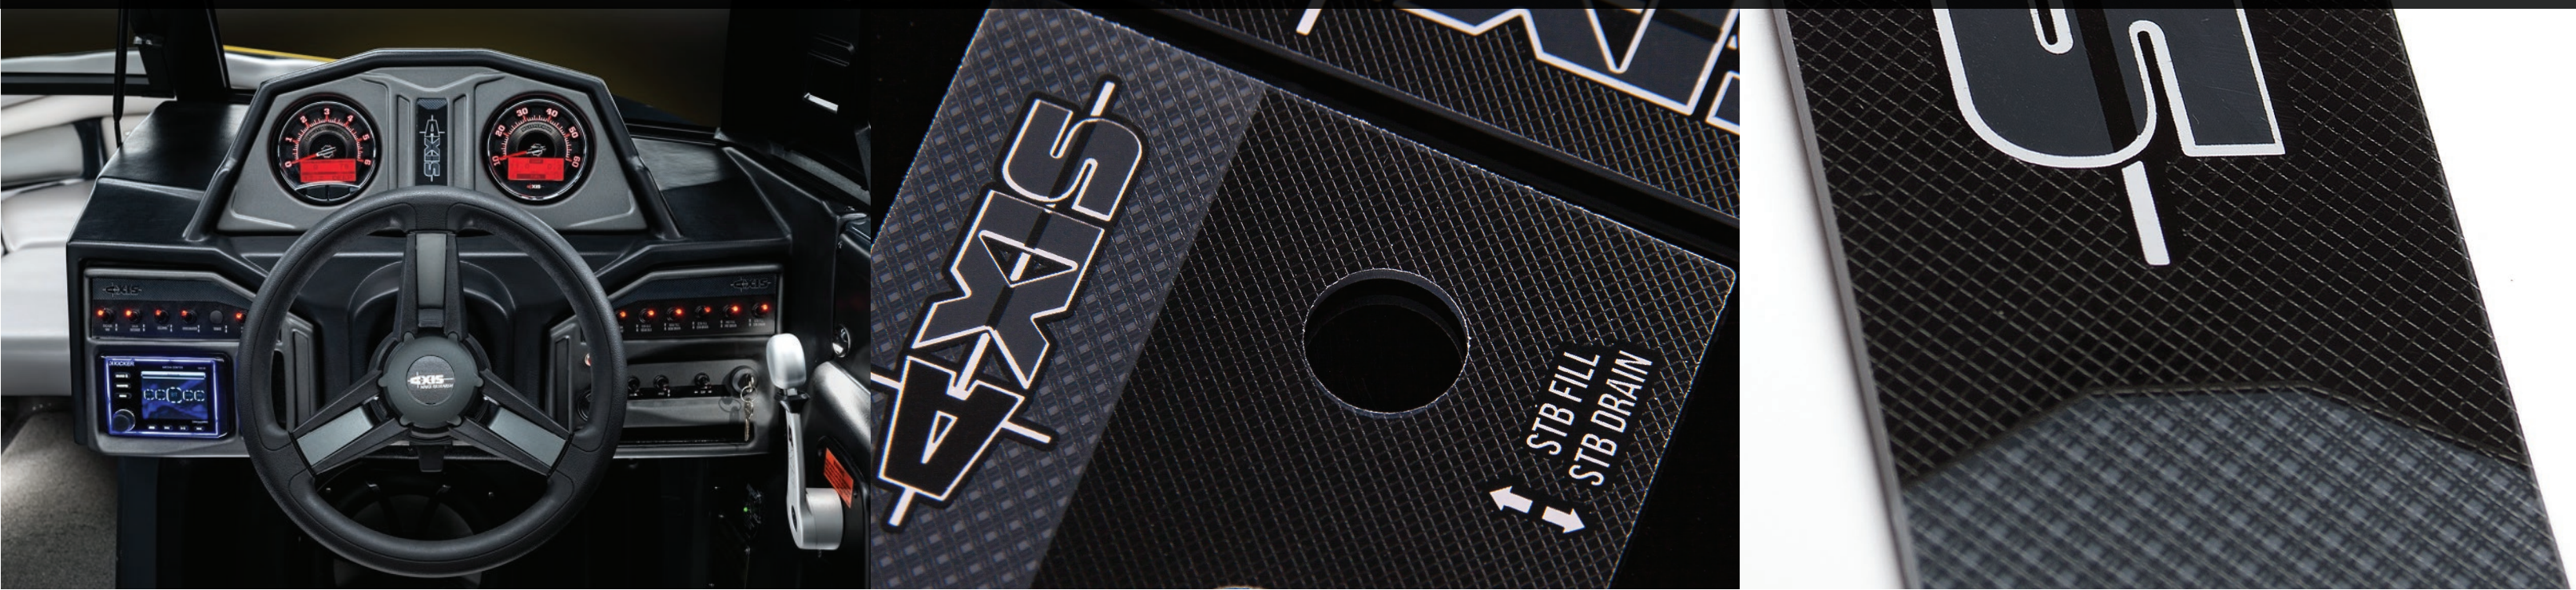

SWITCH PANELS AND DECORATIVE ACCENTS TO CREATE A NEW LOOK

CLIENT: MALIBU BOATS

INDUSTRY: MARINE

PROCESS: TEXTURED PATTERN

SOLUTION: DECORATIVE ACCENT

OBJECTIVE

Integrate branding and a new finish to the boat to complement the console.

CHALLENGE

The main challenge was to match the colors and the style of the boat and, more importantly, to develop parts that would meet Malibu Boats' standards from a design standpoint.

SOLUTION

To complement the boat's colors and style, we used a sample that was given to us by Malibu Boats. Therefore, not only were we able to look at the boat as a whole, we were also able to match some of the existing colors. We then worked closely with the design team to come up with a texture and a finish that fitted with the console and added perceived value to it. Using its unique textured pattern solution, BCH Image was able to develop switches and decorative accents that stood out and were highly durable.